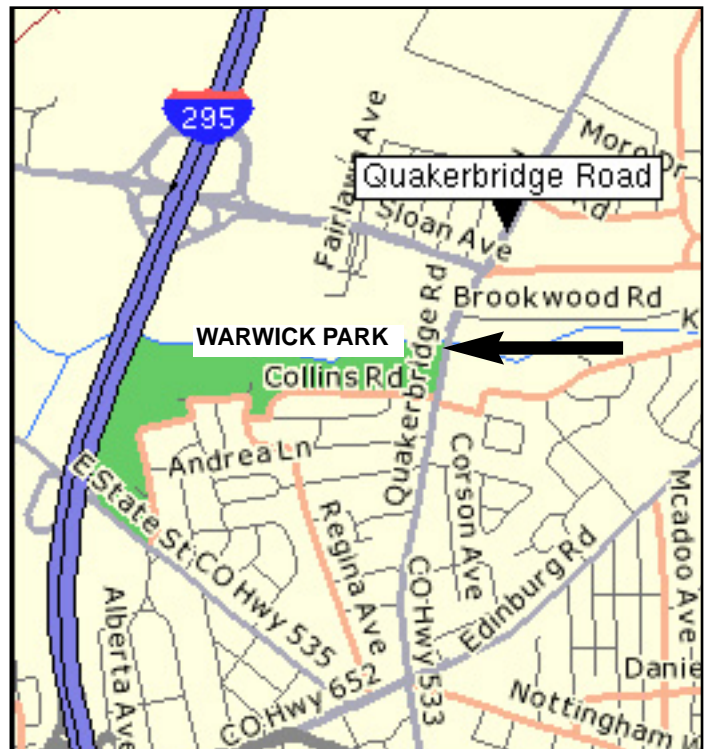

FROM THE WEST:

Take I-95 to I-295 South. Follow directions from the North above.

-OR-

Route 33 East to Nottingham Way. Follow Nottingham Way to "5 Points" traffic light at intersection of Quakerbridge Road / Whitehorse-Mercerville Road. Make a left at this light onto Quakerbridge Road. Follow Quakerbridge Road to Pullen's Garage (on left). Immediately following Pullen's Garage will be the entrance to Warwick Park on left.

FROM HGSA COMPLEX:

Make left out of main (ie large gravel) parking lot onto Christine Avenue. Make right onto Wegner Avenue. Make left onto Nottingham Way. Follow Nottingham Way through three lights to the "5 Points" traffic light at intersection of Quakerbridge Road / Whitehorse-Mercerville Road. Make a left at this light onto Quakerbridge Road. Follow Quakerbridge Road to Pullen's Garage (on left). Immediately following Pullen's Garage will be the entrance to Warwick Park on left.

FROM NOTTINGHAM HIGH SCHOOL:

Make left out of parking lot onto Klockner Road. Follow to intersection of Nottingham Way and Klockner Road. Make a right onto Nottingham Way. Follow Nottingham Way through three lights to the "5 Points" traffic light at intersection of Quakerbridge Road / Whitehorse-Mercerville Road. Make a left at this light onto Quakerbridge Road. Follow Quakerbridge Road to Pullen's Garage (on left). Immediately following Pullen's Garage will be the entrance to Warwick Park on left.